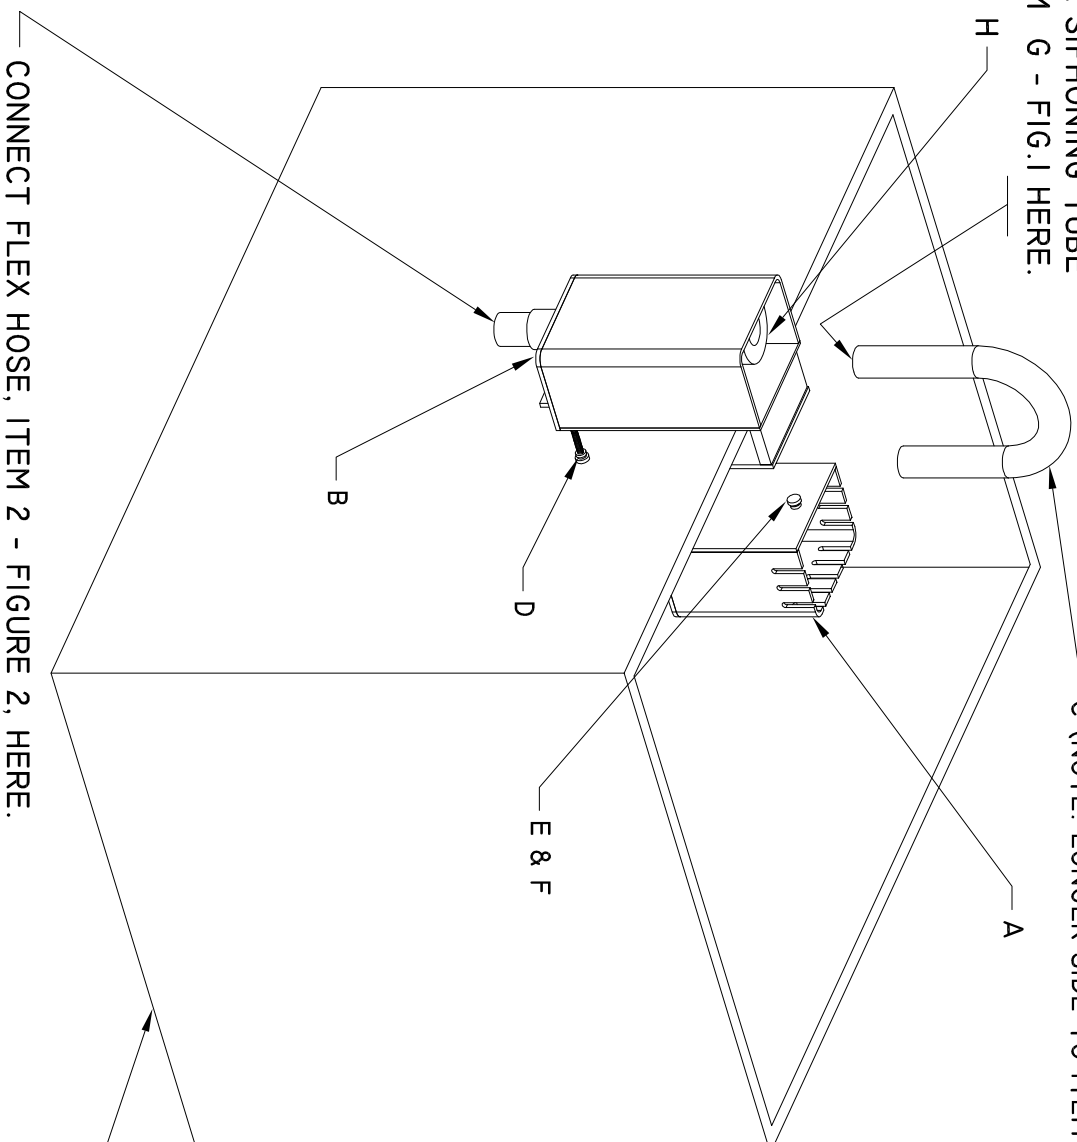

INSERT VINYL SIPHONING TUBE  
ITEM G - FIG.1 HERE.

C (NOTE: LONGER SIDE TO ITEM B, SHORTER SIDE TO ITEM A)

H

A

A

B

D

E & F

PRE-FILTER  
PARTS LIST

- A. SKIMMER BOX
- B. PRE-FILTER BOX
- C. SIPHON TUBE
- D. 1-1/2" LONG NYLON SCREW
- E. 3/4" LONG NYLON SCREW
- F. NYLON WING NUT
- G. VINYL SIPHONING TUBING  
(NOT SHOWN)
- H. PRE-FILTER SPONGE

CONNECT FLEX HOSE, ITEM 2 - FIGURE 2, HERE.

AQUARIUM REF.

# MODEL SERIES FIGURE 1