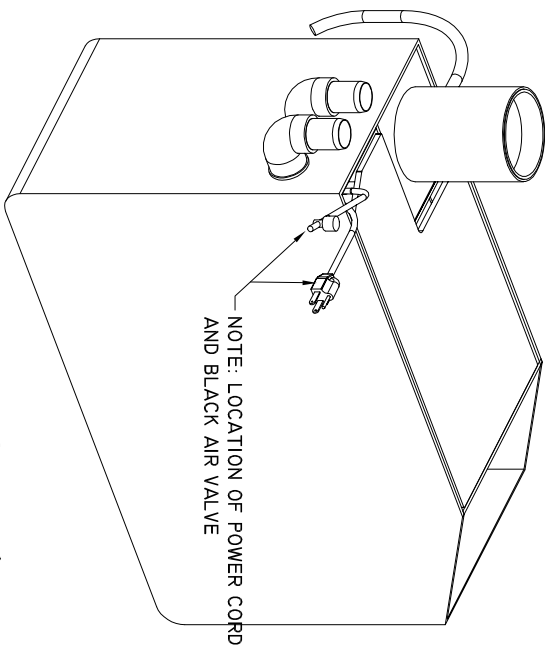

PRO 200 SERIES PARTS LIST

1. COLLECTION CUP LID
2. COLLECTION CUP
3. CLEAR VINYL TUBING 12"
4. PROTEIN SKIMMER BODY
5. MANIFOLD
6. SKIMMER PUMP
7. MAIN FILTER UNIT
8. BLUE FOAM BLOCK
9. EGG GRATE SHELF
10. DRIP TRAY
11. LID
12. BUBBLE TRAP (2)
13. THREADED SLIP FITTING (2)
14. RUBBER SEAL (2)
15. THREADED 90 DEGREE ELBOW (2)
16. BLUE POLYESTER
17. BLUE BIO-BALLS
18. FLEX HOSE (2)

PRO 200 SERIES FIGURE 2