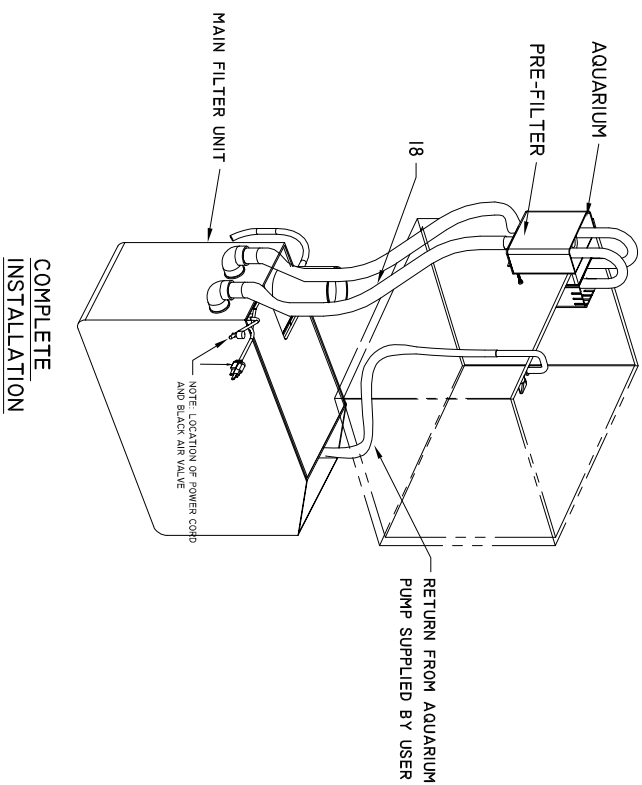

PRO 200 SERIES PARTS LIST

1. COLLECTION CUP LID
2. COLLECTION CUP
3. CLEAR VINYL TUBING 12"
4. PROTEIN SKIMMER BODY
5. MANIFOLD
6. SKIMMER PUMP
7. MAIN FILTER UNIT
8. BLUE FOAM BLOCK
9. EGG GRATE SHELF
10. DRIP TRAY
11. LID
12. BUBBLE TRAP (2)
13. THREADED SLIP FITTING (2)
14. RUBBER SEAL (2)
15. THREADED 90 DEGREE ELBOW (2)
16. BLUE POLYESTER
17. BLUE BIO-BALLS
18. FLEX HOSE (2)

PRO 200 SERIES FIGURE 2