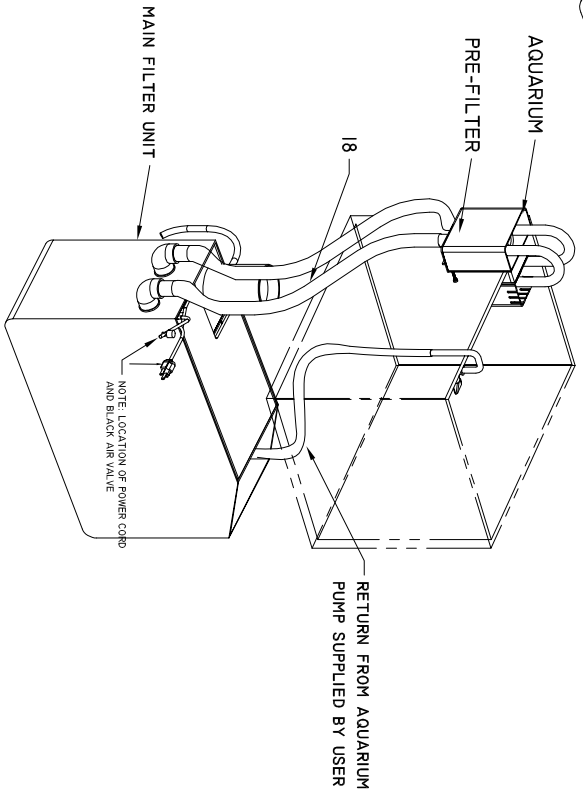

PRO 300 SERIES PARTS LIST

1. COLLECTION CUP LID
2. COLLECTION CUP
3. CLEAR VINYL TUBING 12"
4. PROTEIN SKIMMER BODY
5. MANIFOLD
6. SKIMMER PUMP
7. MAIN FILTER UNIT
8. BLUE FOAM BLOCK
9. EGG CRATE SHELF
10. DRIP TRAY
11. LID
12. BUBBLE TRAP (2)
13. THREADED SLIP FITTING (2)
14. RUBBER SEAL (2)
15. THREADED 90 DEGREE ELBOW (2)
16. BLUE POLYESTER
17. BLUE BIO-BALLS
18. FLEX HOSE (2)

**COMPLETE
INSTALLATION**

PRO 300 SERIES FIGURE 2