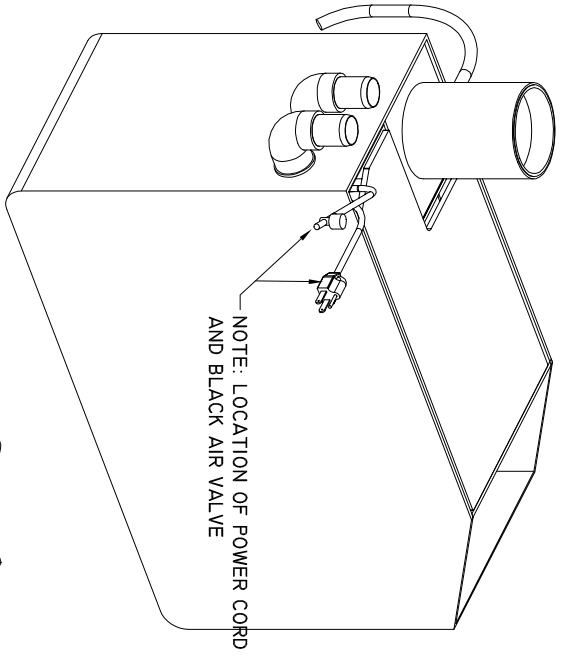

PRO 300 SERIES PARTS LIST

1. COLLECTION CUP LID
2. COLLECTION CUP
3. CLEAR VINYL TUBING 12"
4. PROTEIN SKIMMER BODY
5. MANIFOLD
6. SKIMMER PUMP
7. MAIN FILTER UNIT
8. BLUE FOAM BLOCK
9. EGG CRATE SHELF
10. DRIP TRAY
11. LID
12. BUBBLE TRAP (2)
13. THREADED SLIP FITTING (2)
14. RUBBER SEAL (2)
15. THREADED 90 DEGREE ELBOW (2)
16. BLUE POLYESTER
17. BLUE BIO-BALLS
18. FLEX HOSE (2)

**COMPLETE
INSTALLATION**

PRO 300 SERIES FIGURE 2