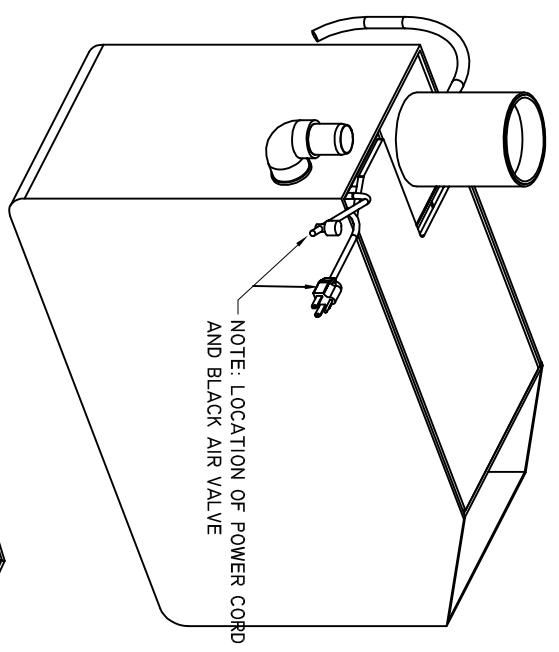

PARTS LIST

1. COLLECTION CUP LID
2. COLLECTION CUP
3. CLEAR VINYL TUBING 1/2"
4. PROTEIN SKIMMER BODY
5. SKIMMER PUMP
7. MAIN FILTER UNIT
8. BLUE FOAM BLOCK
9. EGG CRATE SHELF
10. DRIP TRAY
11. LID
12. THREADED SLIP FITTING
13. RUBBER SEAL
14. THREADED 90 DEGREE ELBOW
15. BLUE POLYESTER
16. BLUE BIO-BALLS
17. FLEX HOSE