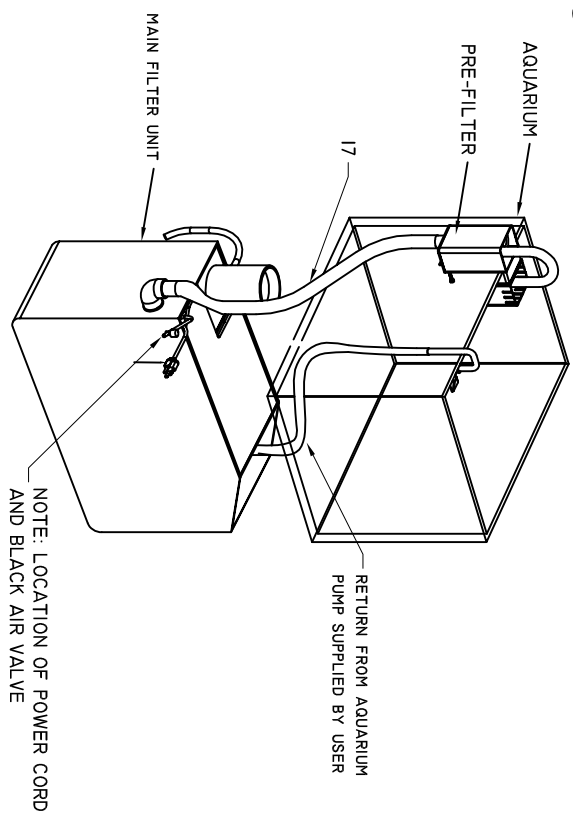

PARTS LIST

1. COLLECTION CUP LID
2. COLLECTION CUP
3. CLEAR VINYL TUBING 1/2"
4. PROTEIN SKIMMER BODY
5. SKIMMER PUMP
7. MAIN FILTER UNIT
8. BLUE FOAM BLOCK
9. EGG CRATE SHELF
10. DRIP TRAY
11. LID
12. THREADED SLIP FITTING
13. RUBBER SEAL
14. THREADED 90 DEGREE ELBOW
15. BLUE POLYESTER
16. BLUE BIO-BALLS
17. FLEX HOSE

PRO 75 SERIES FIGURE 2